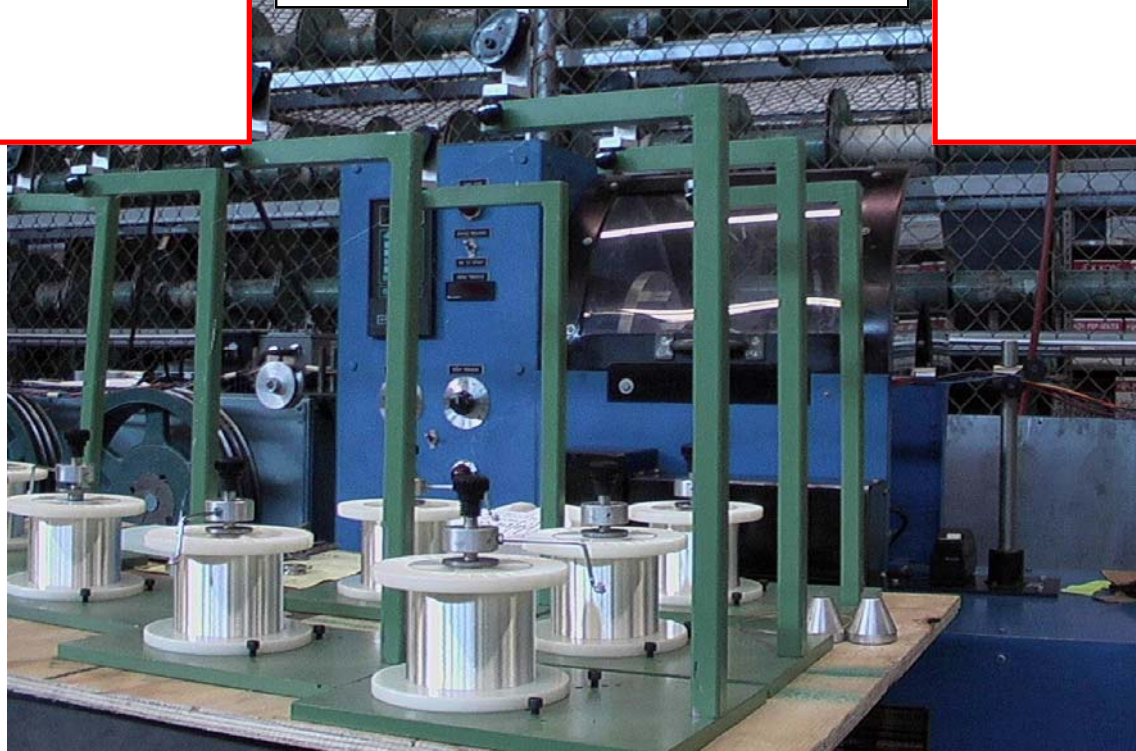

### BOBBINS

100  
160  
200  
250 DIN

Hole bobbin  
From 21 to 74 mm.  
Various adapters for every need.

- MAX SPEED 100 m/min.
- TENSION from 0.15 to 3 N (15-300 grams)
- VERY LOW INERTIA - ZERO MAINTENANCE