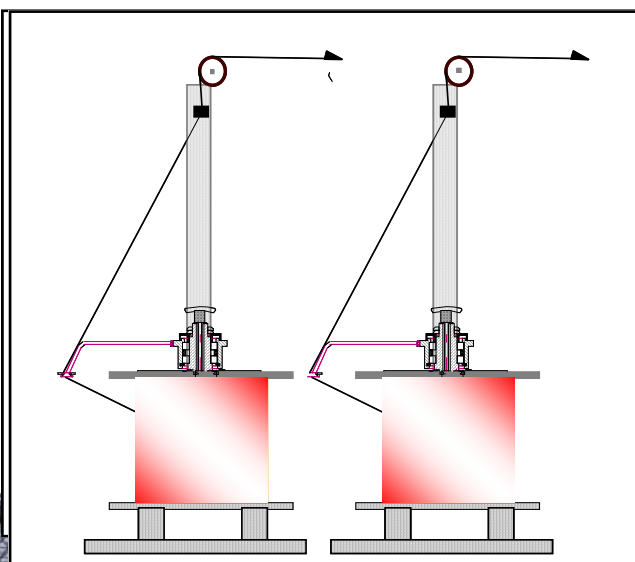

### PRODUCTS

**SINGLE WIRE**  
from 0.04 to 0.10 mm.

**MULTIWIRE**  
min. 4 x 0.04  
max. 8 x 0.07

Suitable for the unwinding of multiwire or single wire of very reduced section.